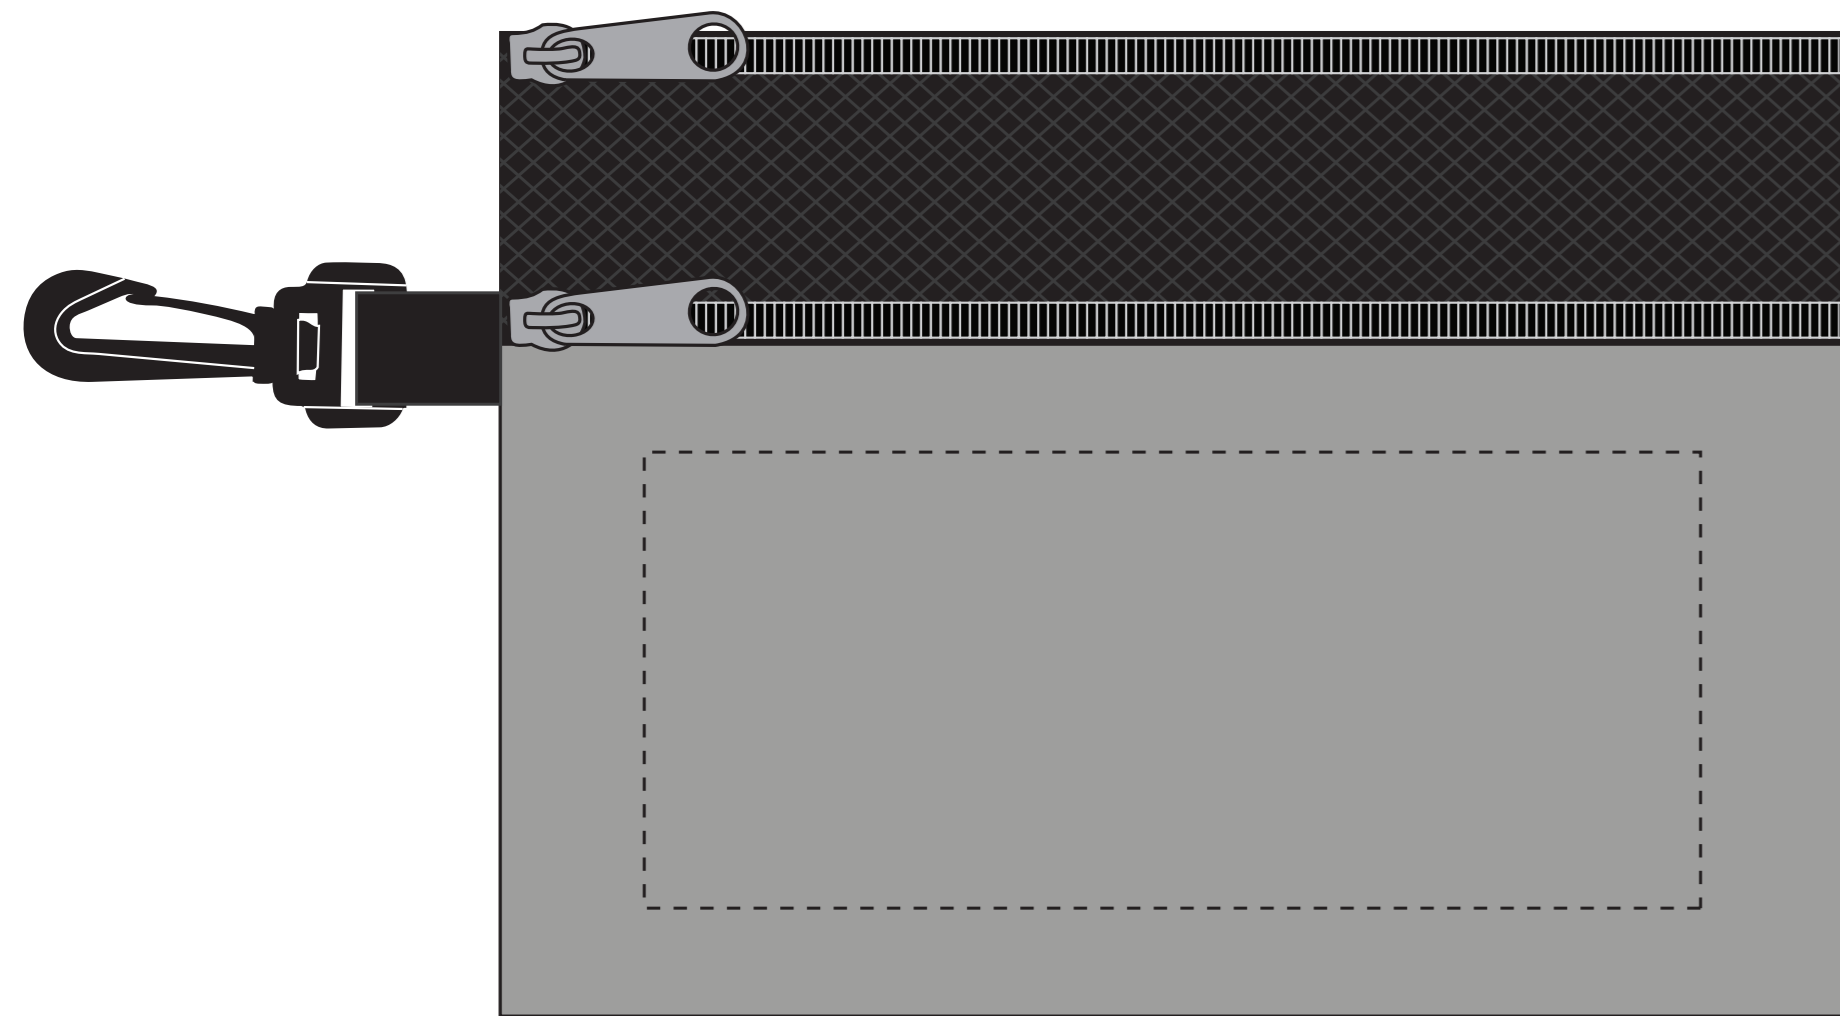

ITEM #5217

Screen Print/4CP Heat Transfer

Imprint area: 5.5" x 2.375"