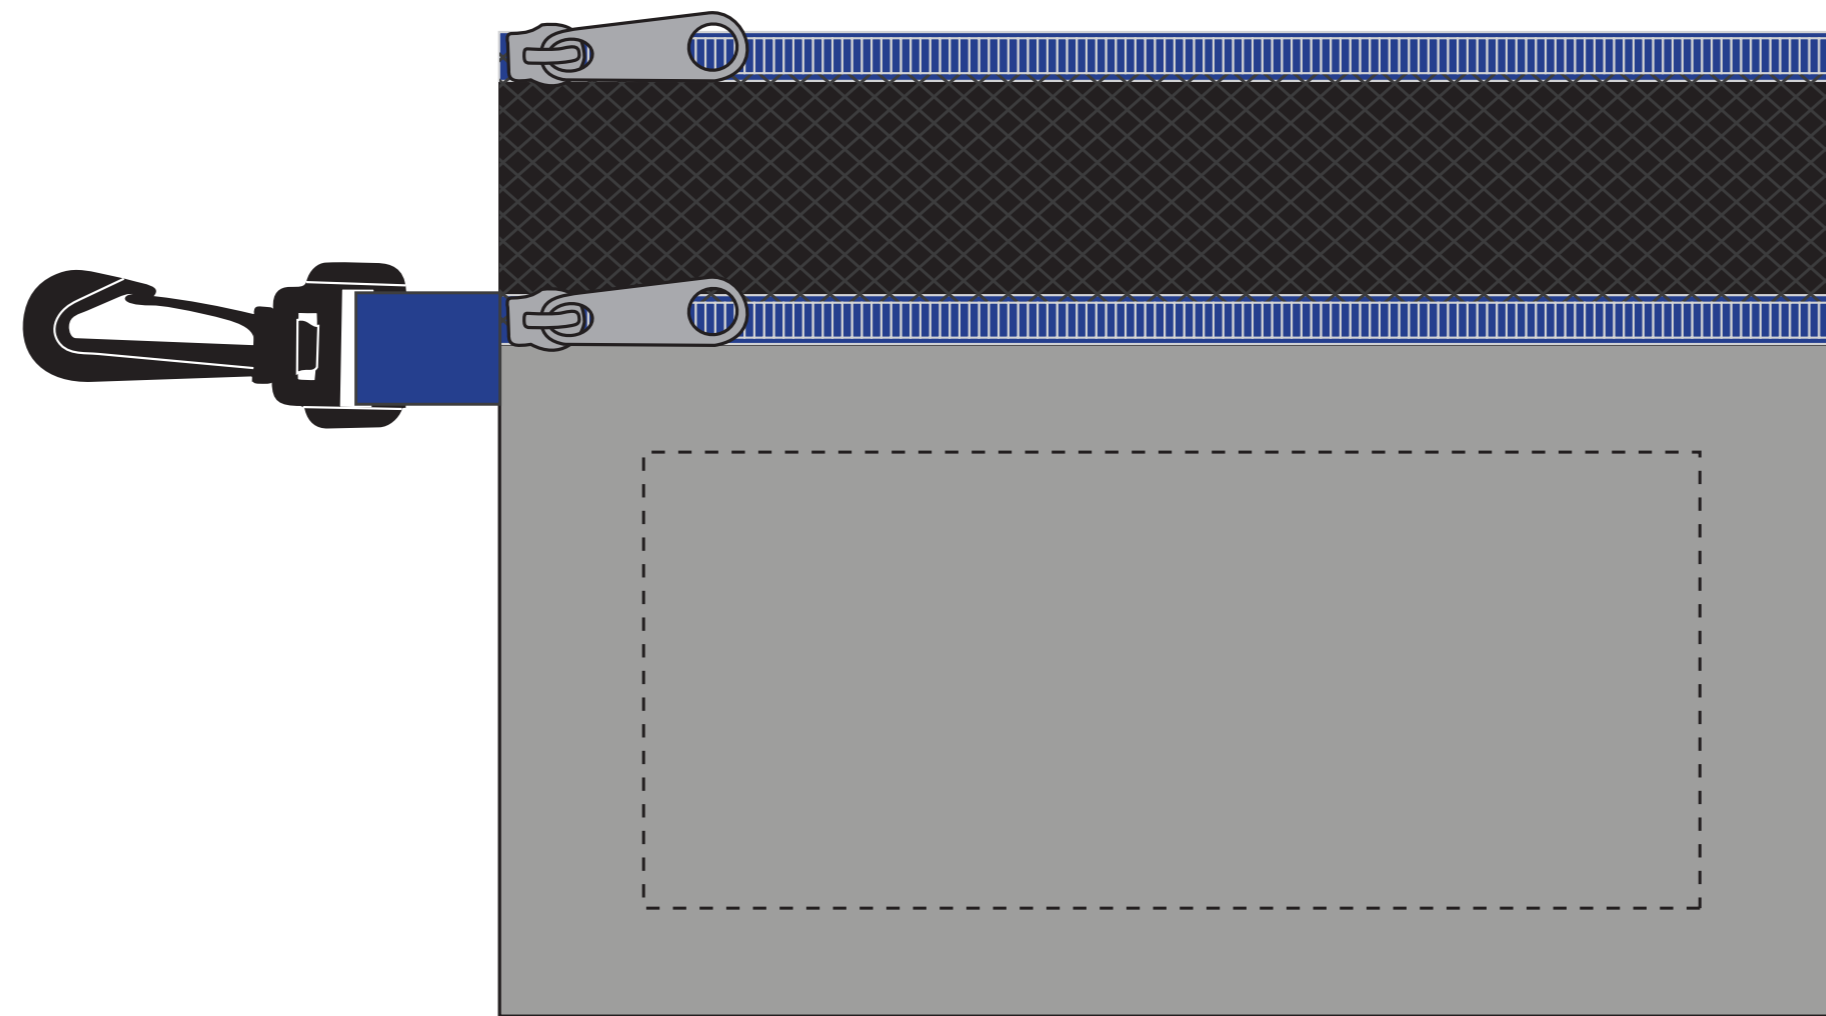

ITEM #5217

Screen Print/4CP Heat Transfer

Imprint area: 5.5" x 2.375"