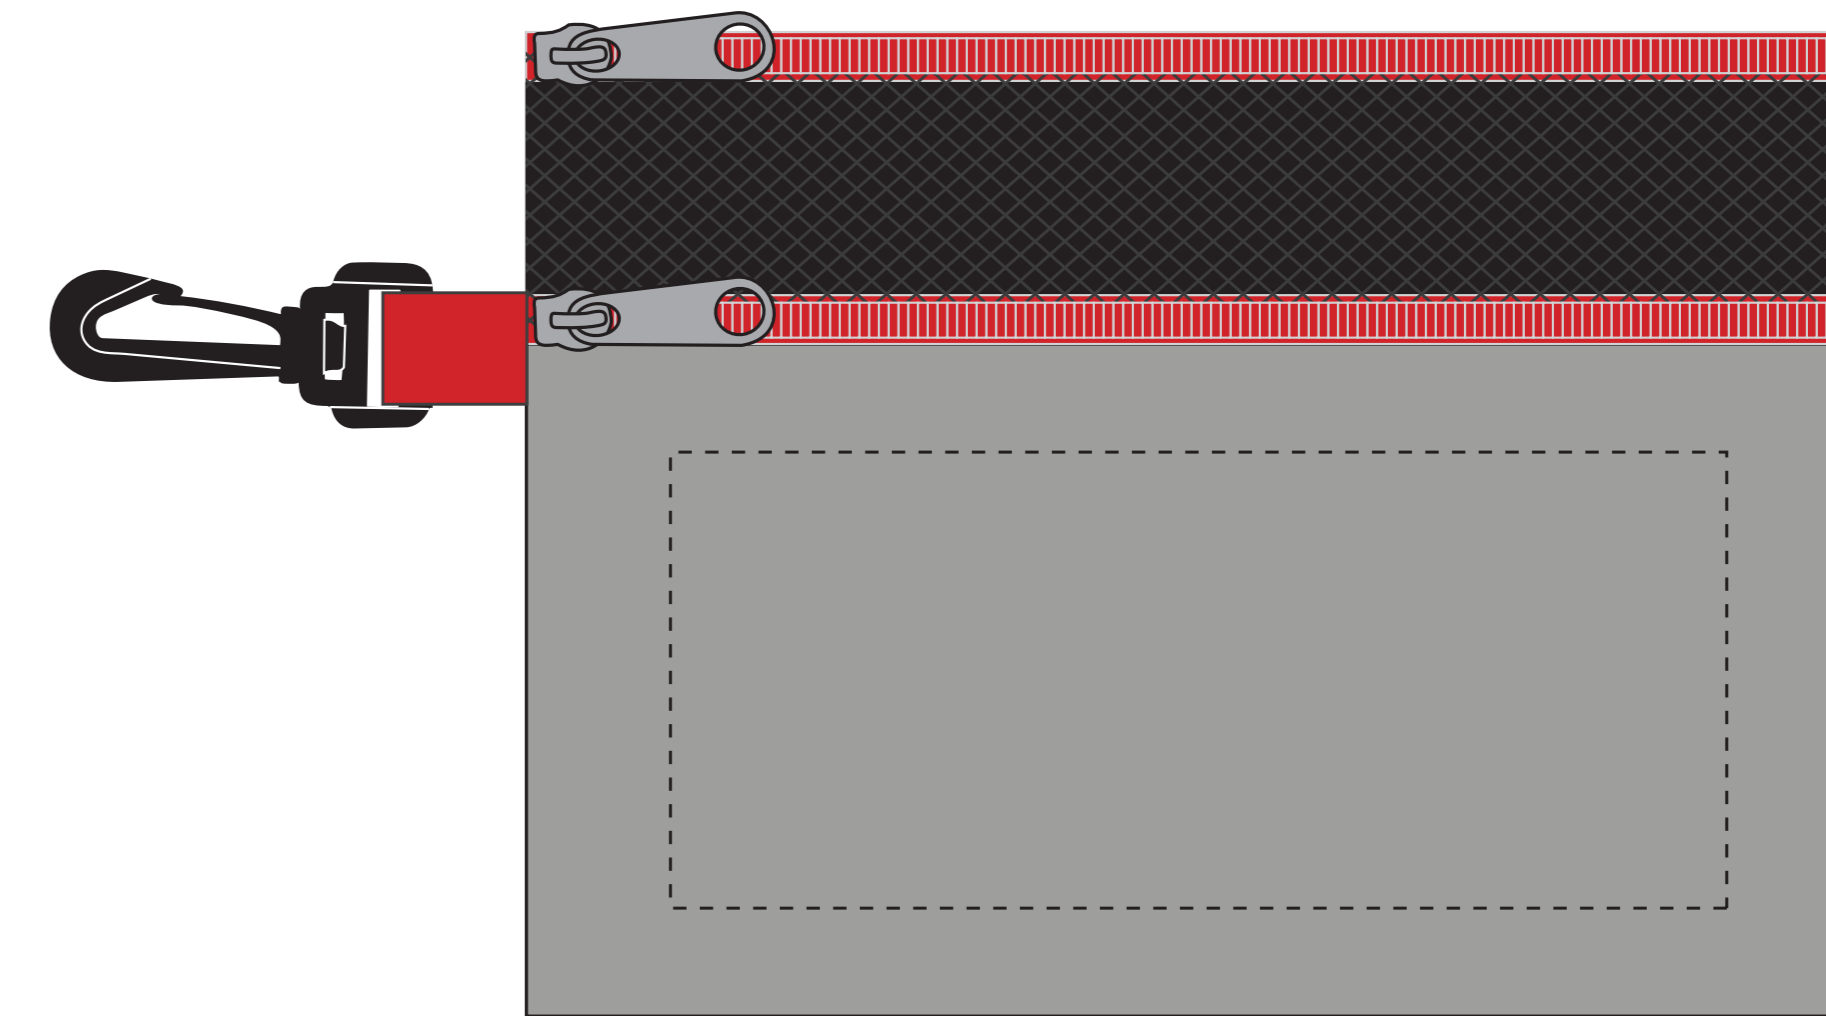

ITEM #5217

Screen Print/4CP Heat Transfer

Imprint area: 5.5" x 2.375"